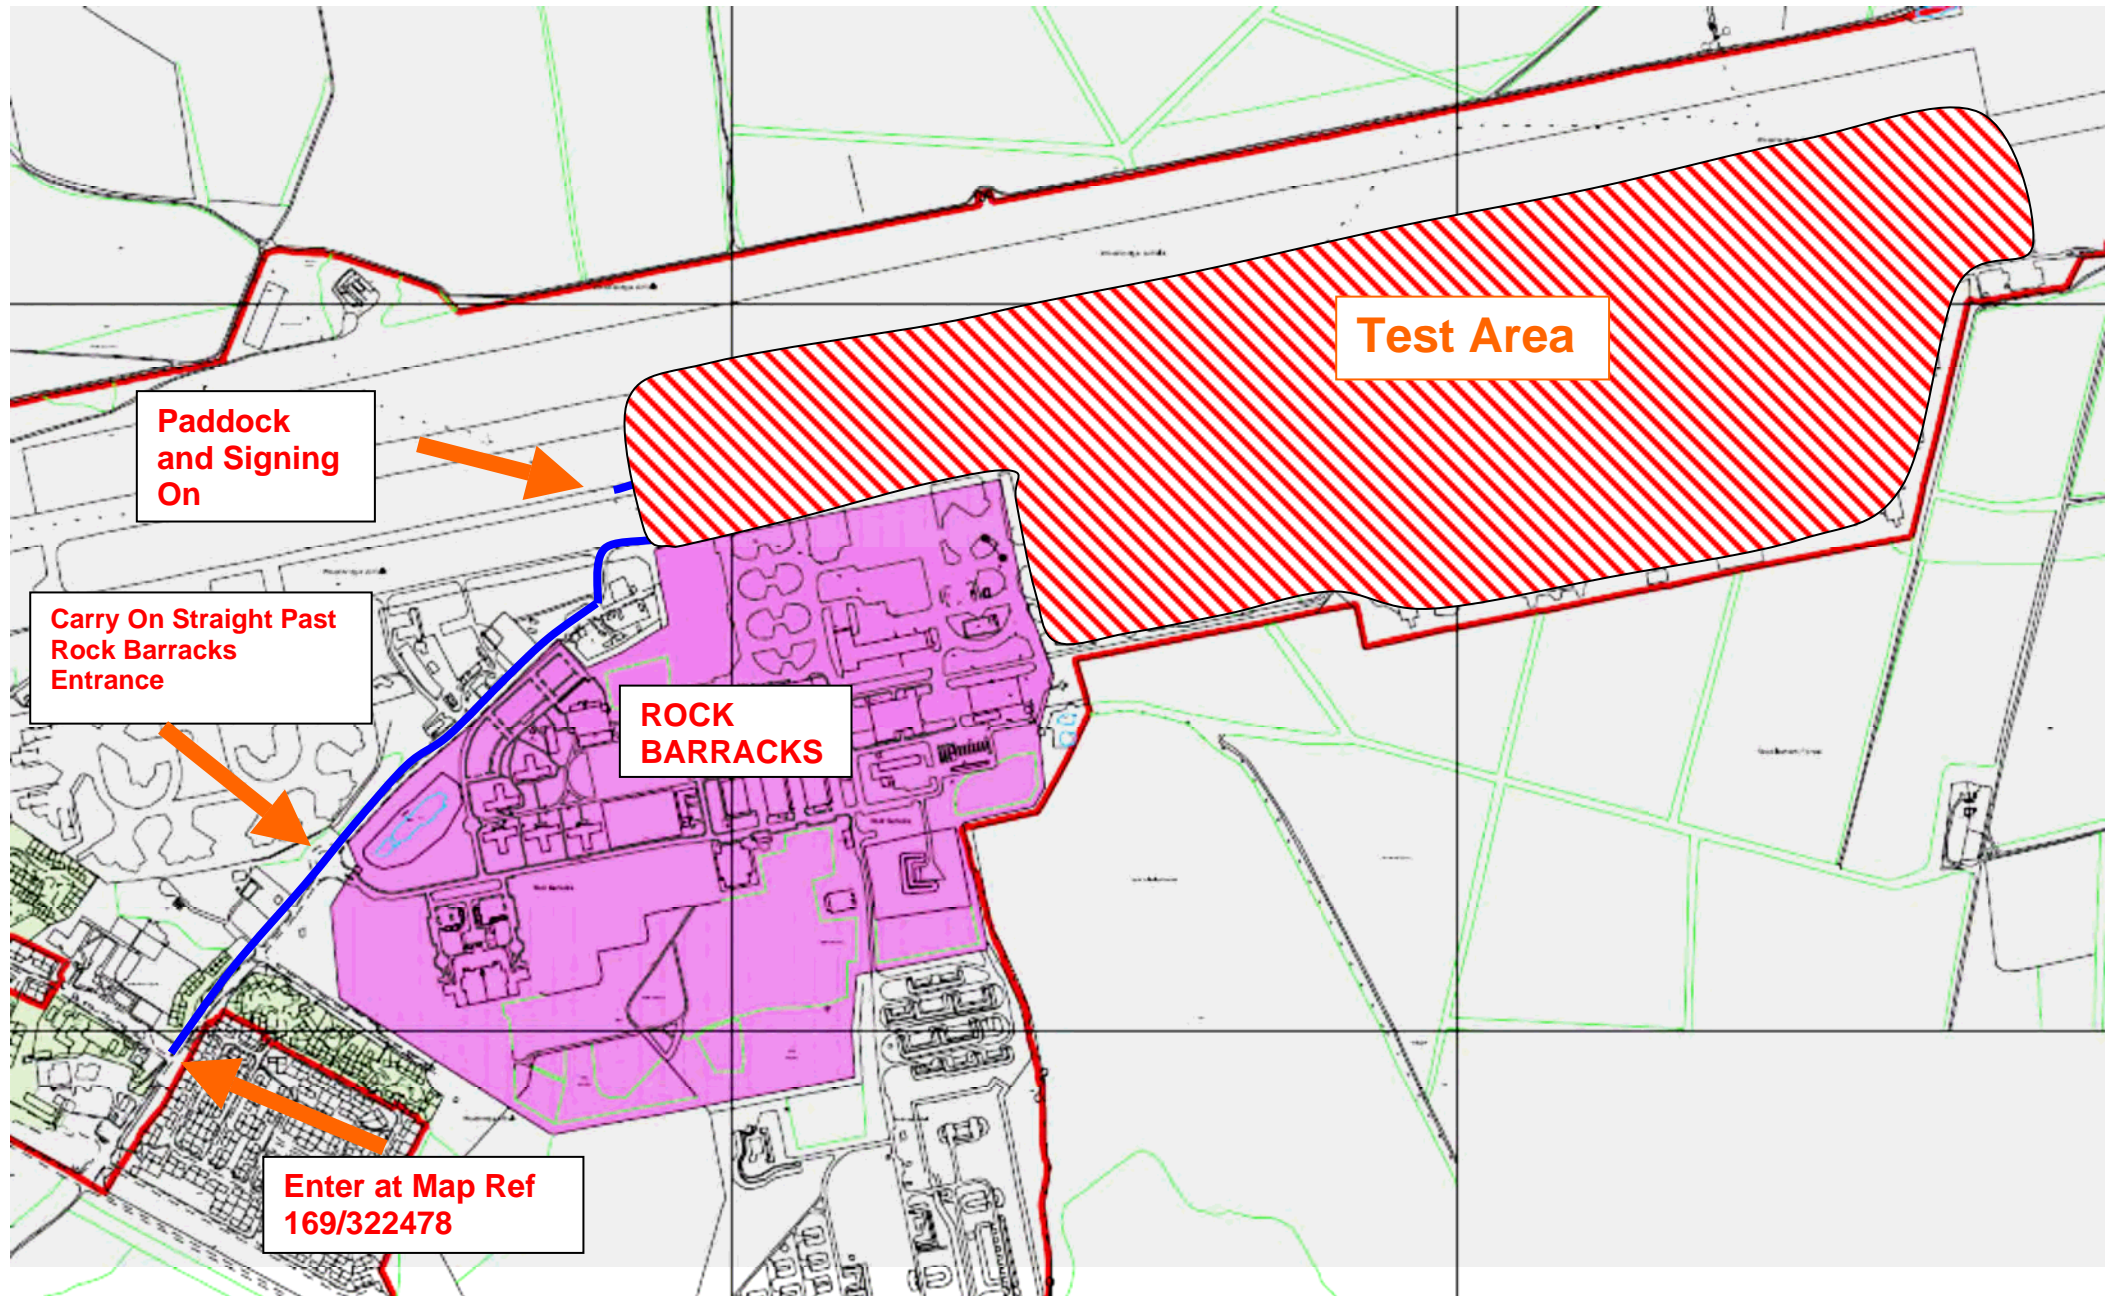

BROCKLEY ROAD BODYWORKS GYMKHANA

**Paddock
and Signing
On**

**Carry On Straight Past
Rock Barracks
Entrance**

**ROCK
BARRACKS**

Test Area

**Enter at Map Ref
169/322478**