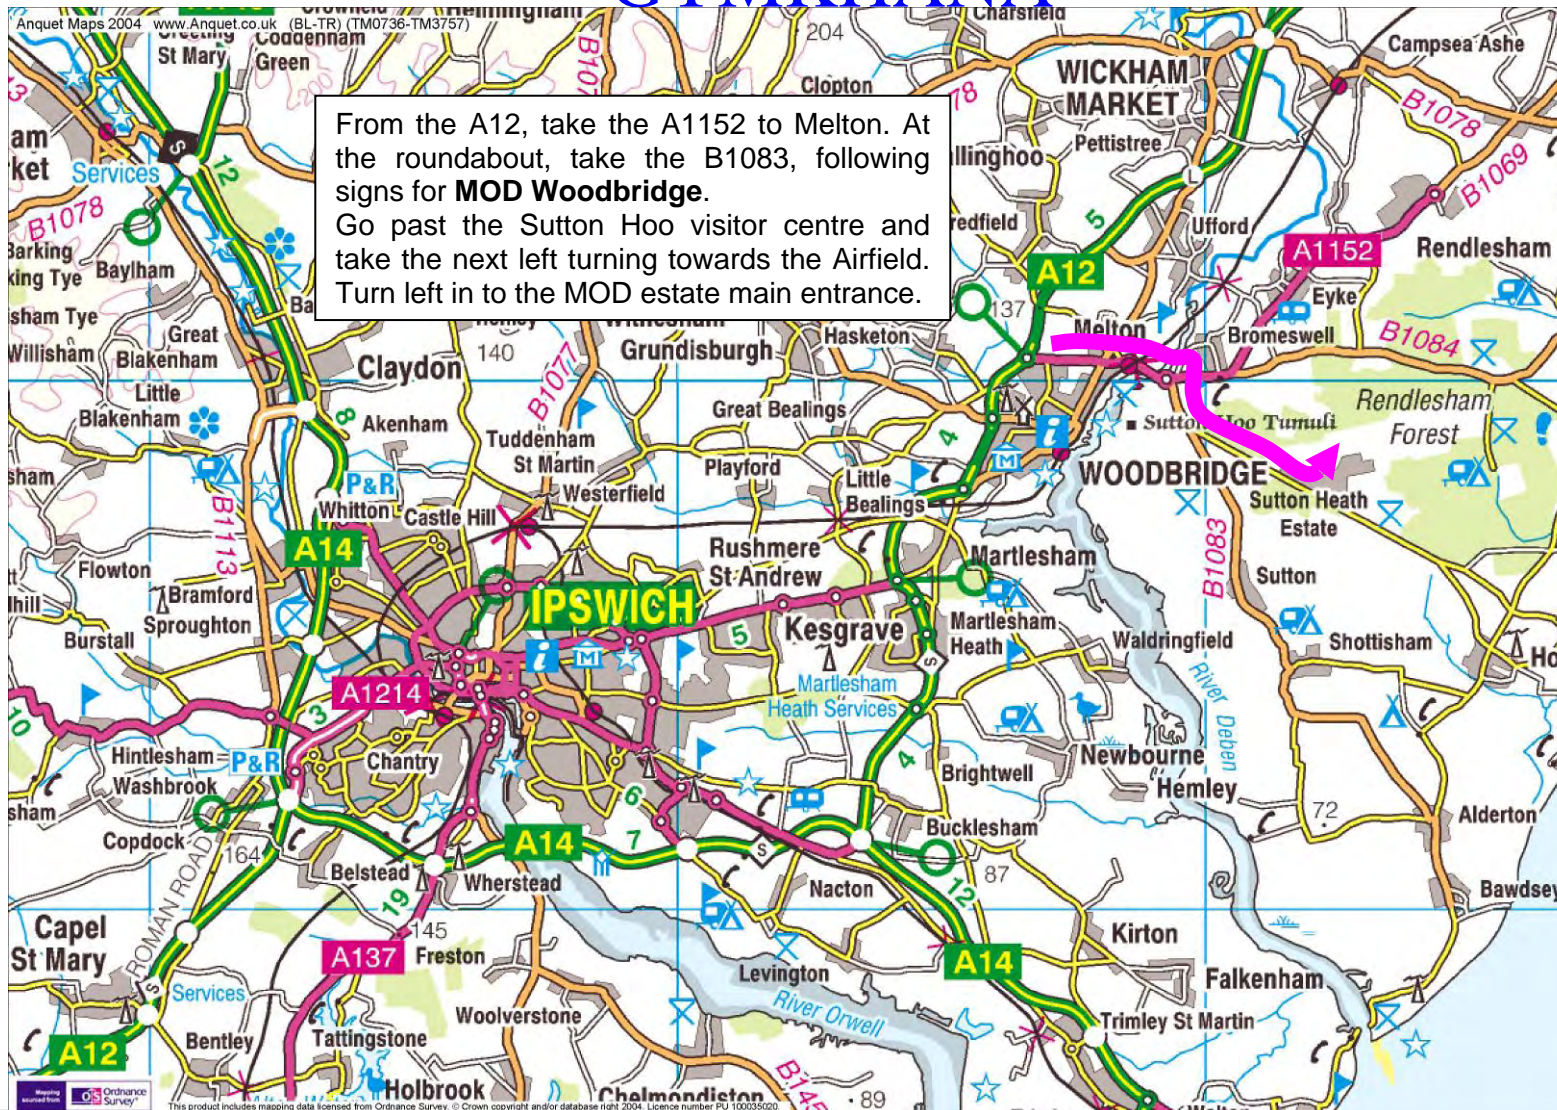

BROCKLEY ROAD BODYWORKS GYMKHANA

Brockley Road Bodyworks Gymkhana Woodbridge
Sunday 20th January 2008