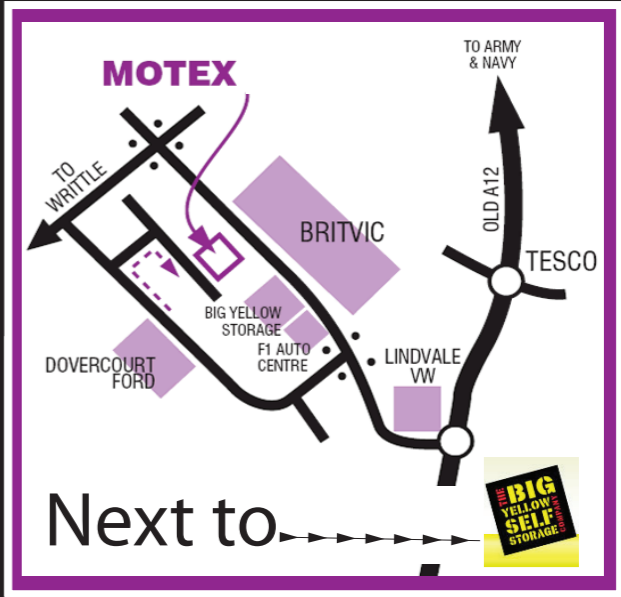

THE SMALL PURPLE CAR PARTS COMPANY

PARTS for all makes of car!

1 We are PARTS EXPERTS! Motex are an independent Motor Factor with 50 delivery vehicles & branches in Chelmsford Romford, Southend & Wickford.

2 We pride ourselves on excellent customer service and only supply top quality replacement parts for ALL MAKES of vehicle.

3 Filters, brakes, clutches, batteries, radiators, shock absorbers, coil springs, fan belts, steering and suspension, water pumps, wipers, engine parts, catalytic converters, wheel bearings, oils, performance parts, tools, exhausts, timing products, bulbs, lamps, polish de-icer, screenwash, spark plugs, hobnobs, gaskets and on and on and on....FAR TOO MUCH TO LIST!

4 We have an in house specialist on Japanese, Korean & Grey import vehicles at every branch.